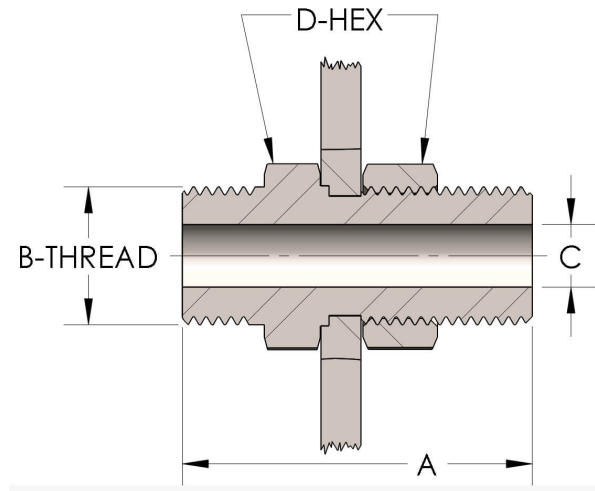

Product Category

89T-3-M

Part Description

Bulkhead

## DIMENSIONS

A	2.440
B-THREAD	1.750" - 12UN
C	0.50
D-HEX	2.13

## GENERAL

Pressure Rating	6000 PSI
Threadpiece Material	Monel®, ASTM B164, UNS N04405