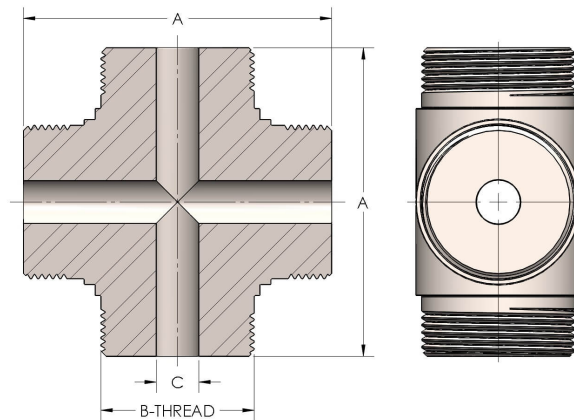

Product Category  
Part Description

43-1-M  
Cross

## DIMENSIONS

A	2.750
B-THREAD	1.188" - 12UN
C	0.31
D	1.380

## GENERAL

Pressure Rating	6000 PSI
Threadpiece Material	Monel®, ASTM A494

The complete catalog contents must be reviewed to ensure that the system designer and user make a safe product selection. When selecting products, the total system design must be considered to ensure safe, trouble-free performance. Function, material compatibility, adequate ratings, proper installation, operation, and maintenance are the responsibilities of the system designer and user. Caution: Do not mix or interchange valve components with those of other manufacturers.