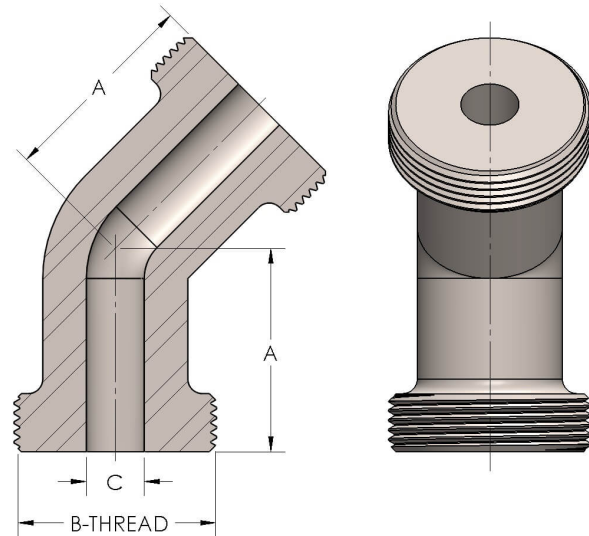

Product Category
Part Description

42-8-S
Elbow 45°

DIMENSIONS

A	3.250
B-THREAD	3.750" - 12UN
C	1.75

GENERAL

Pressure Rating	6000 PSI
Threadpiece Material	Steel, ASTM A216-WCB, UNS J03002

The complete catalog contents must be reviewed to ensure that the system designer and user make a safe product selection. When selecting products, the total system design must be considered to ensure safe, trouble-free performance. Function, material compatibility, adequate ratings, proper installation, operation, and maintenance are the responsibilities of the system designer and user. Caution: Do not mix or interchange valve components with those of other manufacturers.