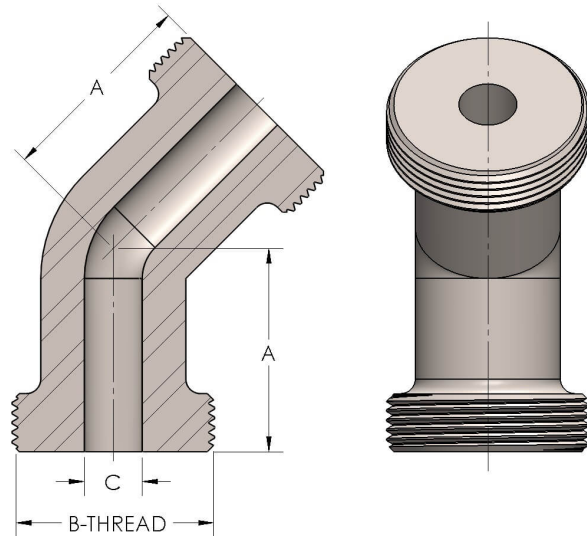

Product Category

Part Description

42-6-NAB

Elbow 45°

DIMENSIONS

A	2.500
B-THREAD	2.750" - 12UN
C	1.19

GENERAL

Pressure Rating	6000 PSI
Threadpiece Material	Nickel Aluminum Bronze, ASTM B148, UNS C95800