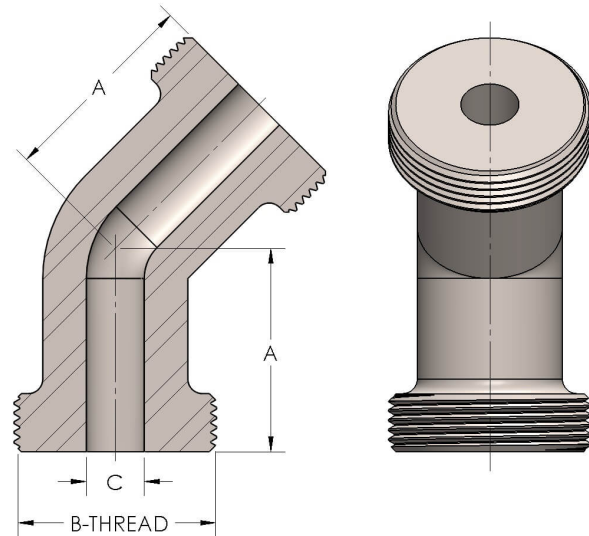

Product Category
Part Description

42-8-NAB
Elbow 45°

DIMENSIONS

A	3.250
B-THREAD	3.750" - 12UN
C	1.75

GENERAL

Pressure Rating	6000 PSI
Threadpiece Material	Nickel Aluminum Bronze, ASTM B148, UNS C95800

The complete catalog contents must be reviewed to ensure that the system designer and user make a safe product selection. When selecting products, the total system design must be considered to ensure safe, trouble-free performance. Function, material compatibility, adequate ratings, proper installation, operation, and maintenance are the responsibilities of the system designer and user. Caution: Do not mix or interchange valve components with those of other manufacturers.