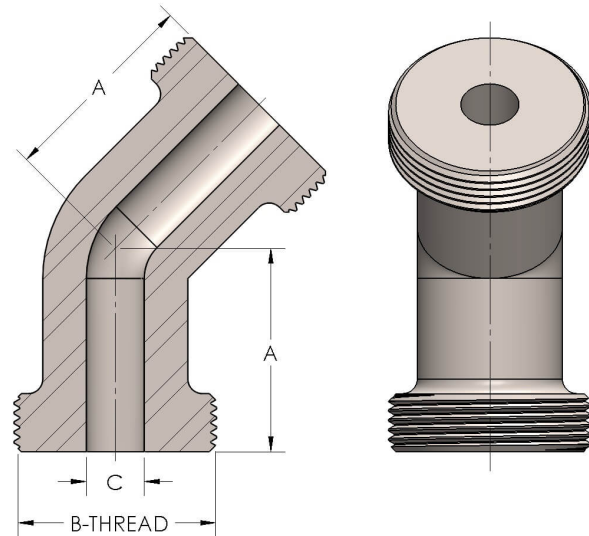

Product Category
Part Description

42-2-M
Elbow 45°

DIMENSIONS

A	1.500
B-THREAD	1.375" - 12UNF
C	0.44

GENERAL

Pressure Rating	6000 PSI
Threadpiece Material	Monel®, ASTM A494

The complete catalog contents must be reviewed to ensure that the system designer and user make a safe product selection. When selecting products, the total system design must be considered to ensure safe, trouble-free performance. Function, material compatibility, adequate ratings, proper installation, operation, and maintenance are the responsibilities of the system designer and user. Caution: Do not mix or interchange valve components with those of other manufacturers.