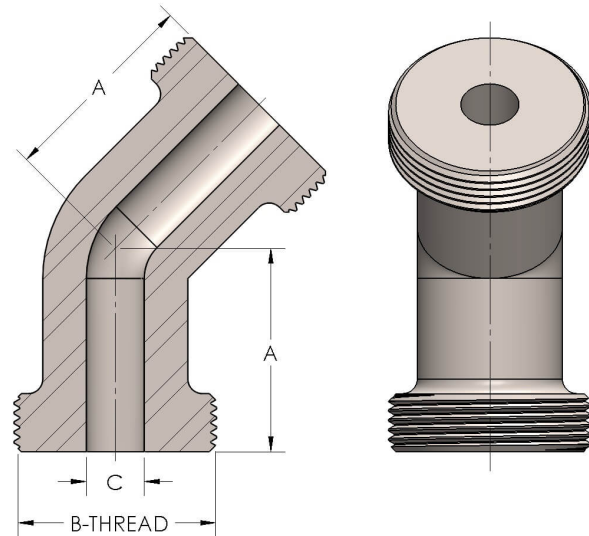

Product Category
Part Description

42-5-M
Elbow 45°

DIMENSIONS

A	2.250
B-THREAD	2.313" - 12UNS
C	0.81

GENERAL

Pressure Rating	6000 PSI
Threadpiece Material	Monel®, ASTM A494

The complete catalog contents must be reviewed to ensure that the system designer and user make a safe product selection. When selecting products, the total system design must be considered to ensure safe, trouble-free performance. Function, material compatibility, adequate ratings, proper installation, operation, and maintenance are the responsibilities of the system designer and user. Caution: Do not mix or interchange valve components with those of other manufacturers.