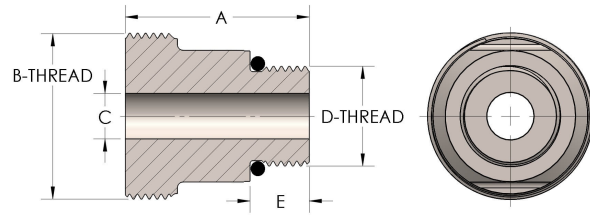

Product Category

Part Description

59T-7-BR

Male Straight Thread

### DIMENSIONS

A	2.560
B-THREAD	3.063" - 12UNS
C	1.38
D-THREAD	2.500" - 12UN
E	0.63

### GENERAL

Pressure Rating	3000 PSI
Threadpiece Material	Naval Brass, ASTM B21, UNS C46400

The complete catalog contents must be reviewed to ensure that the system designer and user make a safe product selection. When selecting products, the total system design must be considered to ensure safe, trouble-free performance. Function, material compatibility, adequate ratings, proper installation, operation, and maintenance are the responsibilities of the system designer and user. Caution: Do not mix or interchange valve components with those of other manufacturers.