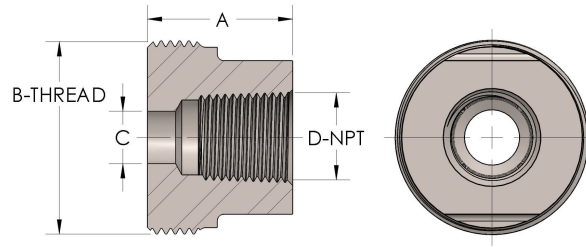

Product Category

Part Description

53T-0-CUNI

Female Pipe Thread

DIMENSIONS

A	0.880
B-THREAD	1.000" - 14UNS
C	0.22
D-THREAD	1/8" - 27

GENERAL

Pressure Rating	6000 PSI
Threadpiece Material	Copper Nickel 70/30, MIL-C--15726F, UNS C71500