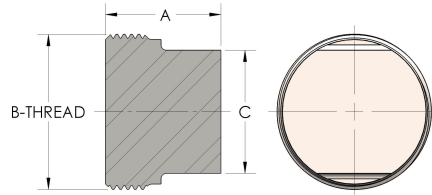

Product Category

104T-0-M

Part Description

Blank

DIMENSIONS

A	0.880
B-THREAD	1.000" - 14UNS
C	0.75

GENERAL

Pressure Rating	6000 PSI
Threadpiece Material	Monel®, ASTM B164, UNS N04405