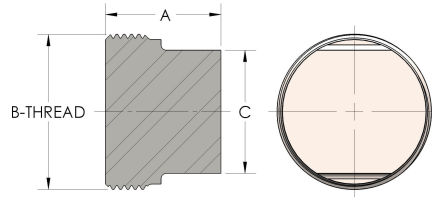

Product Category

104T-2-M

Part Description

Blank

DIMENSIONS

A	1.250
B-THREAD	1.375" - 12UNF
C	1.13

GENERAL

Pressure Rating	6000 PSI
Threadpiece Material	Monel®, ASTM B164, UNS N04405