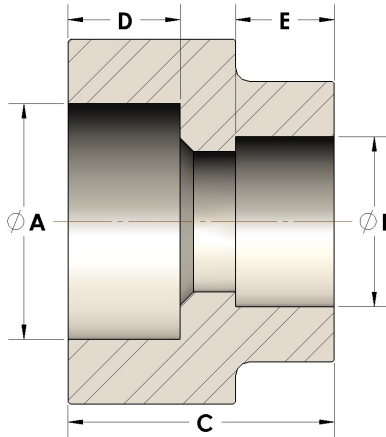

Product Category

107-4-12-M

Part Description

Direct Socketweld/Braze Coupling (Pipe X Tube)

DIMENSIONS

A	1.055
B	0.75
C	1.19
D	0.500

GENERAL

Pressure Rating	6000 PSI
Fitting Material	Monel®, ASTM B164, UNS N04405