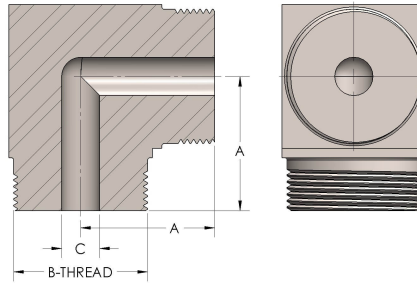

Product Category

41-0-NAB

Part Description

Elbow 90°

DIMENSIONS

A	1.130
B-THREAD	1.000" - 14UNS
C	0.22

GENERAL

Pressure Rating	6000 PSI
Threadpiece Material	Nickel Aluminum Bronze, ASTM B148, UNS C95800