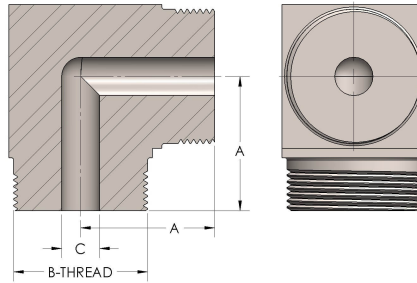

Product Category

41-1-NAB

Part Description

Elbow 90°

## DIMENSIONS

<b>A</b>	1.380
<b>B-THREAD</b>	1.188" - 12UN
<b>C</b>	0.31

## GENERAL

<b>Pressure Rating</b>	6000 PSI
<b>Threadpiece Material</b>	Nickel Aluminum Bronze, ASTM B148, UNS C95800