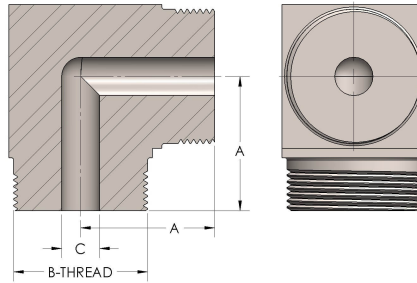

Product Category

41-6-NAB

Part Description

Elbow 90°

## DIMENSIONS

<b>A</b>	2.500
<b>B-THREAD</b>	2.750" - 12UN
<b>C</b>	1.19

## GENERAL

<b>Pressure Rating</b>	6000 PSI
<b>Threadpiece Material</b>	Nickel Aluminum Bronze, ASTM B148, UNS C95800