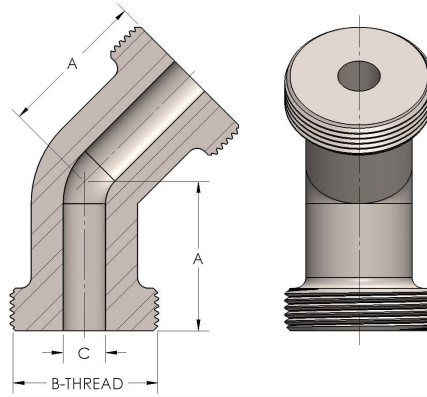

Product Category

42-0-M

Part Description

Elbow 45°

DIMENSIONS

A	1.130
B-THREAD	1.000" - 14UNS
C	0.22

GENERAL

Pressure Rating	6000 PSI
Threadpiece Material	Monel®, ASTM A494