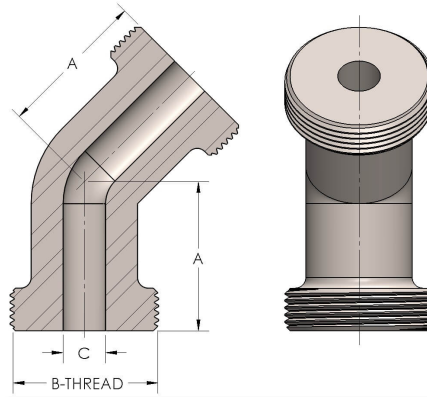

Product Category

42-1-M

Part Description

Elbow 45°

DIMENSIONS

A	1.380
B-THREAD	1.188" - 12UN
C	0.31

GENERAL

Pressure Rating	6000 PSI
Threadpiece Material	Monel®, ASTM A494