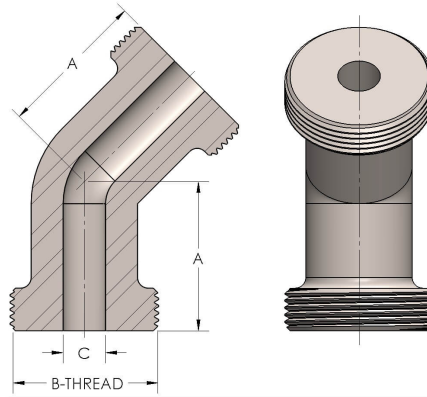

Product Category

42-1-NAB

Part Description

Elbow 45°

## DIMENSIONS

<b>A</b>	1.380
<b>B-THREAD</b>	1.188" - 12UN
<b>C</b>	0.31

## GENERAL

<b>Pressure Rating</b>	6000 PSI
<b>Threadpiece Material</b>	Nickel Aluminum Bronze, ASTM B148, UNS C95800