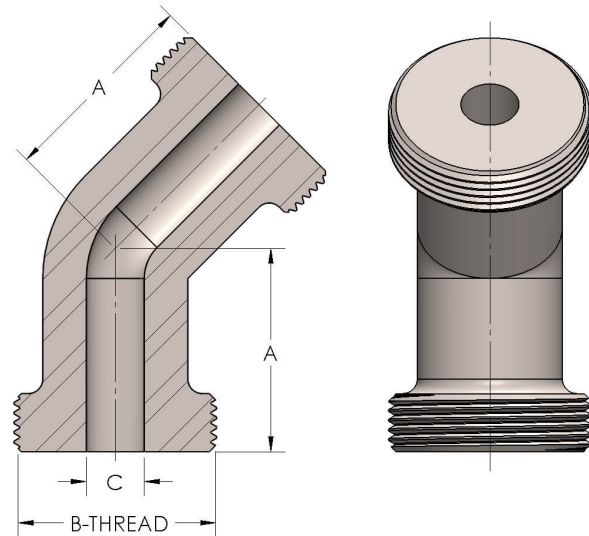

Product Category

Part Description

42-2-M

Elbow 45°

DIMENSIONS

A	1.500
B-THREAD	1.375" - 12UNF
C	0.44

GENERAL

Pressure Rating	6000 PSI
Threadpiece Material	Monel®, ASTM A494