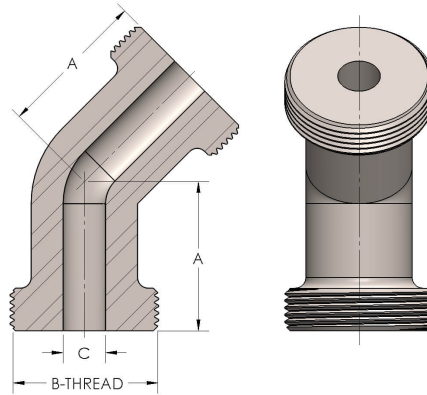

Product Category

42-2-NAB

Part Description

Elbow 45°

DIMENSIONS

A	1.500
B-THREAD	1.375" - 12UNF
C	0.44

GENERAL

Pressure Rating	6000 PSI
Threadpiece Material	Nickel Aluminum Bronze, ASTM B148, UNS C95800