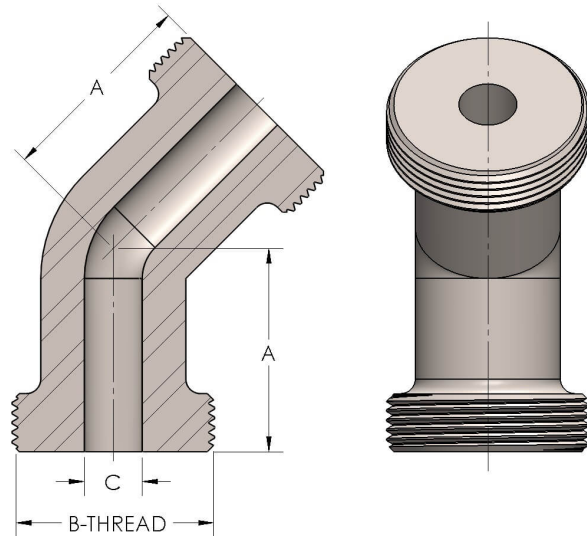

Product Category

Part Description

42-3-M

Elbow 45°

DIMENSIONS

A	1.750
B-THREAD	1.750" - 12UN
C	0.50

GENERAL

Pressure Rating	6000 PSI
Threadpiece Material	Monel®, ASTM A494