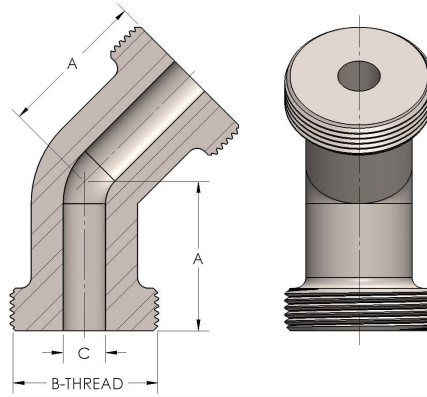

Product Category

42-3-NAB

Part Description

Elbow 45°

DIMENSIONS

A	1.750
B-THREAD	1.750" - 12UN
C	0.50

GENERAL

Pressure Rating	6000 PSI
Threadpiece Material	Nickel Aluminum Bronze, ASTM B148, UNS C95800