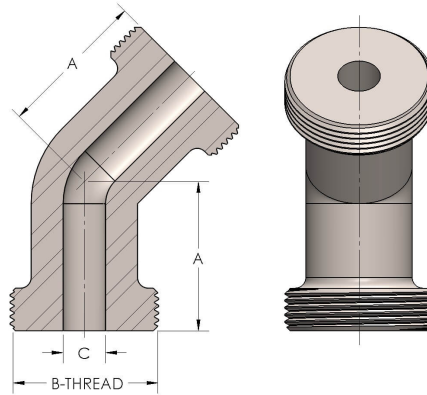

Product Category

42-3-SS316L

Part Description

Elbow 45°

DIMENSIONS

| | |
|-----------------|---------------|
| A | 1.750 |
| B-THREAD | 1.750" - 12UN |
| C | 0.50 |

GENERAL

| | |
|-----------------------------|--|
| Pressure Rating | 6000 PSI |
| Threadpiece Material | 316 Stainless Steel, ASTM A351, UNS J92900 |