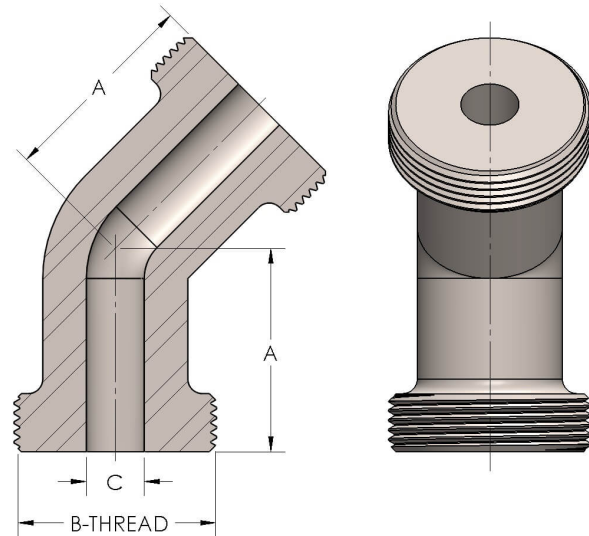

Product Category  
Part Description

42-6-S  
Elbow 45°

## DIMENSIONS

A	2.500
B-THREAD	2.750" - 12UN
C	1.19

## GENERAL

Pressure Rating	6000 PSI
Threadpiece Material	Steel, ASTM A216-WCB, UNS J03002

The complete catalog contents must be reviewed to ensure that the system designer and user make a safe product selection. When selecting products, the total system design must be considered to ensure safe, trouble-free performance. Function, material compatibility, adequate ratings, proper installation, operation, and maintenance are the responsibilities of the system designer and user. Caution: Do not mix or interchange valve components with those of other manufacturers.