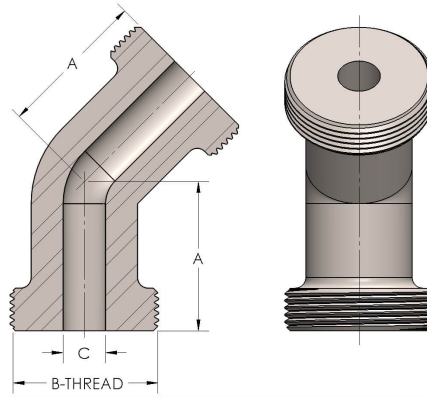

Product Category

42-6-SS316L

Part Description

Elbow 45°

## DIMENSIONS

<b>A</b>	2.500
<b>B-THREAD</b>	2.750" - 12UN
<b>C</b>	1.19

## GENERAL

<b>Pressure Rating</b>	6000 PSI
<b>Threadpiece Material</b>	316 Stainless Steel, ASTM A351, UNS J92900