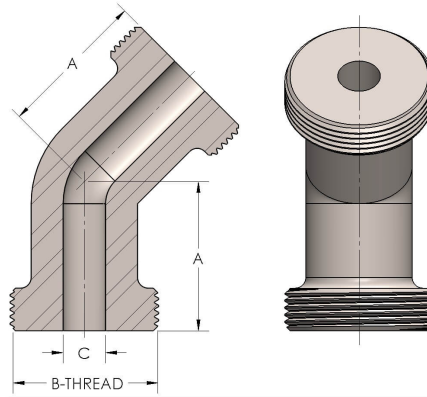

Product Category

42-7-SS316L

Part Description

Elbow 45°

DIMENSIONS

A	2.880
B-THREAD	3.063" - 12UNS
C	1.38

GENERAL

Pressure Rating	6000 PSI
Threadpiece Material	316 Stainless Steel, ASTM A351, UNS J92900