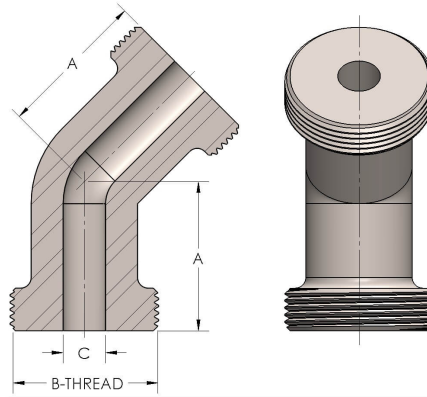

Product Category

42-8-SS316L

Part Description

Elbow 45°

DIMENSIONS

A	3.250
B-THREAD	3.750" - 12UN
C	1.75

GENERAL

Pressure Rating	6000 PSI
Threadpiece Material	316 Stainless Steel, ASTM A351, UNS J92900