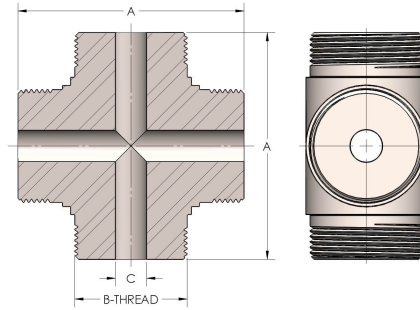

Product Category

43-1-M

Part Description

Cross

## DIMENSIONS

<b>A</b>	2.750
<b>B-THREAD</b>	1.188" - 12UN
<b>C</b>	0.31
<b>D</b>	1.380

## GENERAL

<b>Pressure Rating</b>	6000 PSI
<b>Threadpiece Material</b>	Monel®, ASTM A494