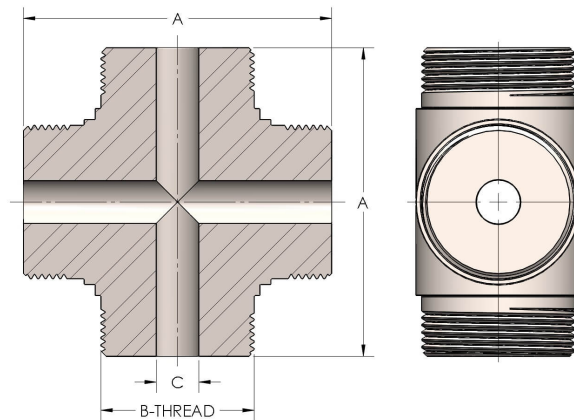

Product Category  
Part Description

43-3-M  
Cross

## DIMENSIONS

A	3.500
B-THREAD	1.750" - 12UN
C	0.50
D	1.750

## GENERAL

Pressure Rating	6000 PSI
Threadpiece Material	Monel®, ASTM A494

The complete catalog contents must be reviewed to ensure that the system designer and user make a safe product selection. When selecting products, the total system design must be considered to ensure safe, trouble-free performance. Function, material compatibility, adequate ratings, proper installation, operation, and maintenance are the responsibilities of the system designer and user. Caution: Do not mix or interchange valve components with those of other manufacturers.