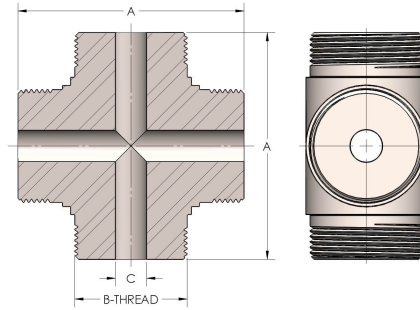

Product Category

43-5-M

Part Description

Cross

## DIMENSIONS

A	4.500
B-THREAD	2.313" - 12UNS
C	0.81
D	2.250

## GENERAL

Pressure Rating	6000 PSI
Threadpiece Material	Monel®, ASTM A494