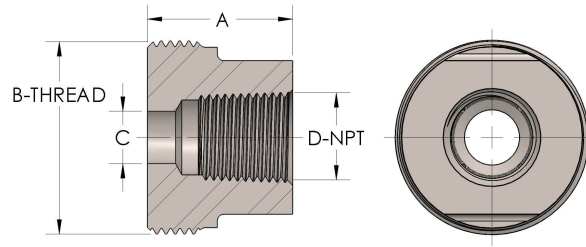

Product Category  
Part Description

53T-0-CUNI  
Female Pipe Thread

## DIMENSIONS

A	0.880
B-THREAD	1.000" - 14UNS
C	0.22
D-THREAD	1/8" - 27

## GENERAL

Pressure Rating	6000 PSI
Threadpiece Material	Copper Nickel 70/30, MIL-C--15726F, UNS C71500

The complete catalog contents must be reviewed to ensure that the system designer and user make a safe product selection. When selecting products, the total system design must be considered to ensure safe, trouble-free performance. Function, material compatibility, adequate ratings, proper installation, operation, and maintenance are the responsibilities of the system designer and user. Caution: Do not mix or interchange valve components with those of other manufacturers.