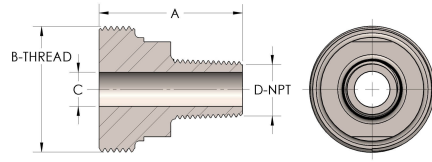

Product Category

54T-1-SS316L

Part Description

Male Pipe Thread

## DIMENSIONS

<b>A</b>	1.750
<b>B-THREAD</b>	1.188" - 12UN
<b>C</b>	0.31
<b>D-THREAD</b>	1/4" - 18

## GENERAL

<b>Pressure Rating</b>	4500 PSI
<b>Threadpiece Material</b>	316/L Stainless Steel, ASTM A276, UNS S31600/03