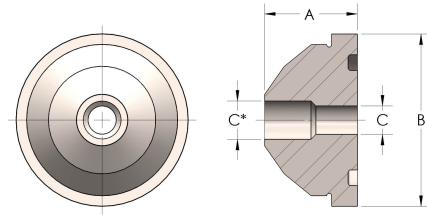

Product Category

58R-1-CUNI

Part Description

Buttweld Pipe

DIMENSIONS

A	1.060
B	1.06
C	0.31