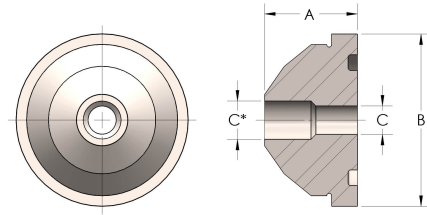

Product Category

58R-1-M

Part Description

Buttweld Pipe

DIMENSIONS

A	1.060
B	1.06
C	0.31