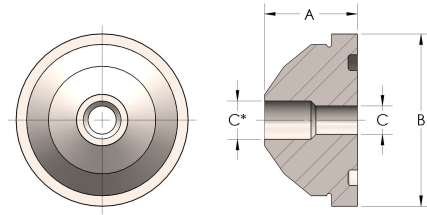

Product Category

58R-1-M

Part Description

Buttweld Pipe

DIMENSIONS

| | |
|---|-------|
| A | 1.060 |
| B | 1.06 |
| C | 0.31 |