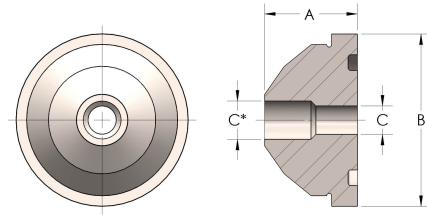

Product Category

58R-1-SS316L

Part Description

Buttweld Pipe

DIMENSIONS

A	1.060
B	1.06
C	0.31