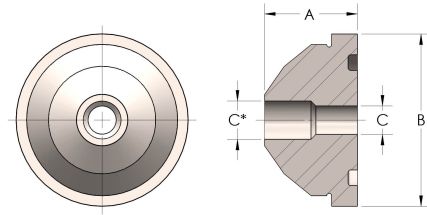

Product Category

58R-3-CUNI

Part Description

Buttweld Pipe

DIMENSIONS

A	1.130
B	1.63
C	0.50