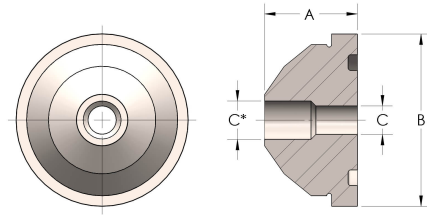

Product Category

Part Description

58R-3-M

Buttweld Pipe

## DIMENSIONS

A	1.130
B	1.63
C	0.50