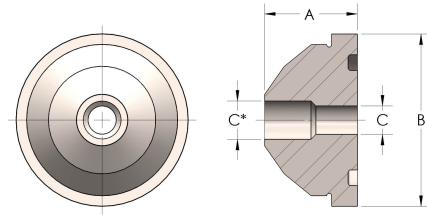

Product Category

58R-5-S

Part Description

Buttweld Pipe

DIMENSIONS

A	1.250
B	2.19
C	0.81