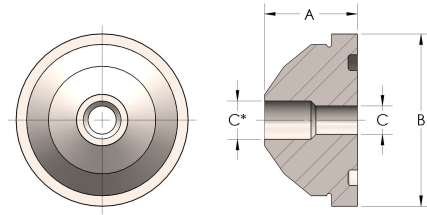

Product Category

58R-6-CUNI

Part Description

Buttweld Pipe

DIMENSIONS

A	1.380
B	2.63
C	1.19