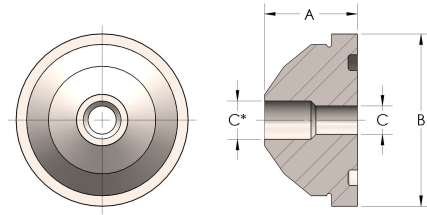

Product Category

58R-6-S

Part Description

Buttweld Pipe

## DIMENSIONS

A	1.380
B	2.63
C	1.19