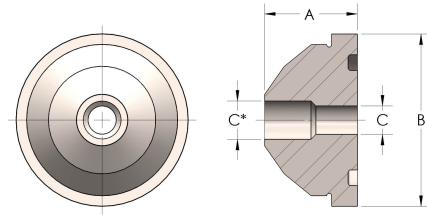

Product Category

58R-6-SS316L

Part Description

Buttweld Pipe

## DIMENSIONS

A	1.380
B	2.63
C	1.19