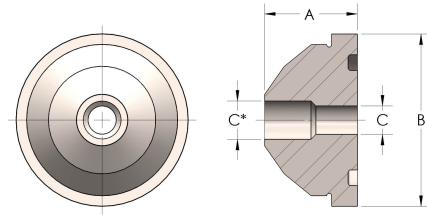

Product Category

58R-8-CUNI

Part Description

Buttweld Pipe

DIMENSIONS

A	1.750
B	3.63
C	1.75