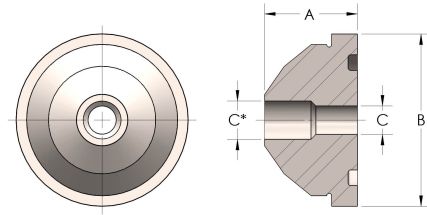

Product Category

58R-8-S

Part Description

Buttweld Pipe

## DIMENSIONS

<b>A</b>	1.750
<b>B</b>	3.63
<b>C</b>	1.75