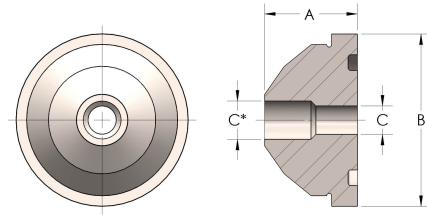

Product Category

58R-9-SS316L

Part Description

Buttweld Pipe

DIMENSIONS

A	2.000
B	4.31
C	2.13