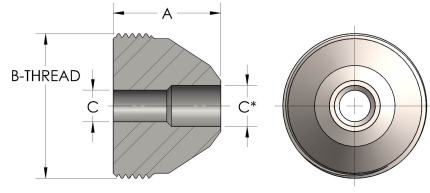

Product Category

58T-1-S

Part Description

Buttweld Pipe

DIMENSIONS

A	1.190
B-THREAD	1.188" - 12UN
C	0.31