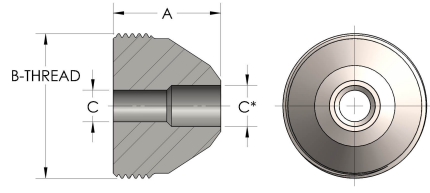

Product Category

58T-2-CUNI

Part Description

Buttweld Pipe

## DIMENSIONS

<b>A</b>	1.250
<b>B-THREAD</b>	1.375" - 12UNF
<b>C</b>	0.44