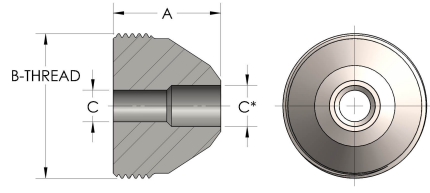

Product Category

58T-4-M

Part Description

Buttweld Pipe

DIMENSIONS

A	1.310
B-THREAD	2.000" - 12UN
C	0.63