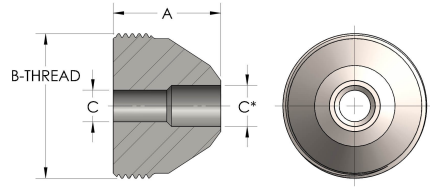

Product Category

58T-4-S

Part Description

Buttweld Pipe

DIMENSIONS

A	1.310
B-THREAD	2.000" - 12UN
C	0.63