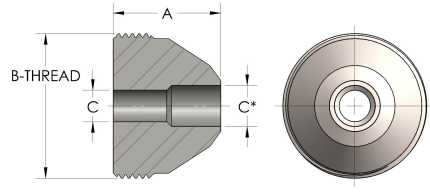

Product Category

58T-5-CUNI

Part Description

Buttweld Pipe

## DIMENSIONS

<b>A</b>	1.560
<b>B-THREAD</b>	2.313" - 12UNS
<b>C</b>	0.81